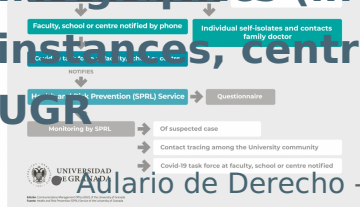

Infographics (in Spanish) adapted to different instances, centres, buildings and/or services of the UGR

- Aulario de Derecho - To report cases at centre / building call: +34 958 249 760
- Aulario de la Facultad de Bellas Artes - To report cases at centre / building call: +34 958 243 817
- Biblioteca de Derecho - To report cases at centre / building call: +34 958 246 134
- Campus Universitario de Ceuta - To report cases at centre / building call: +34 956 526 100